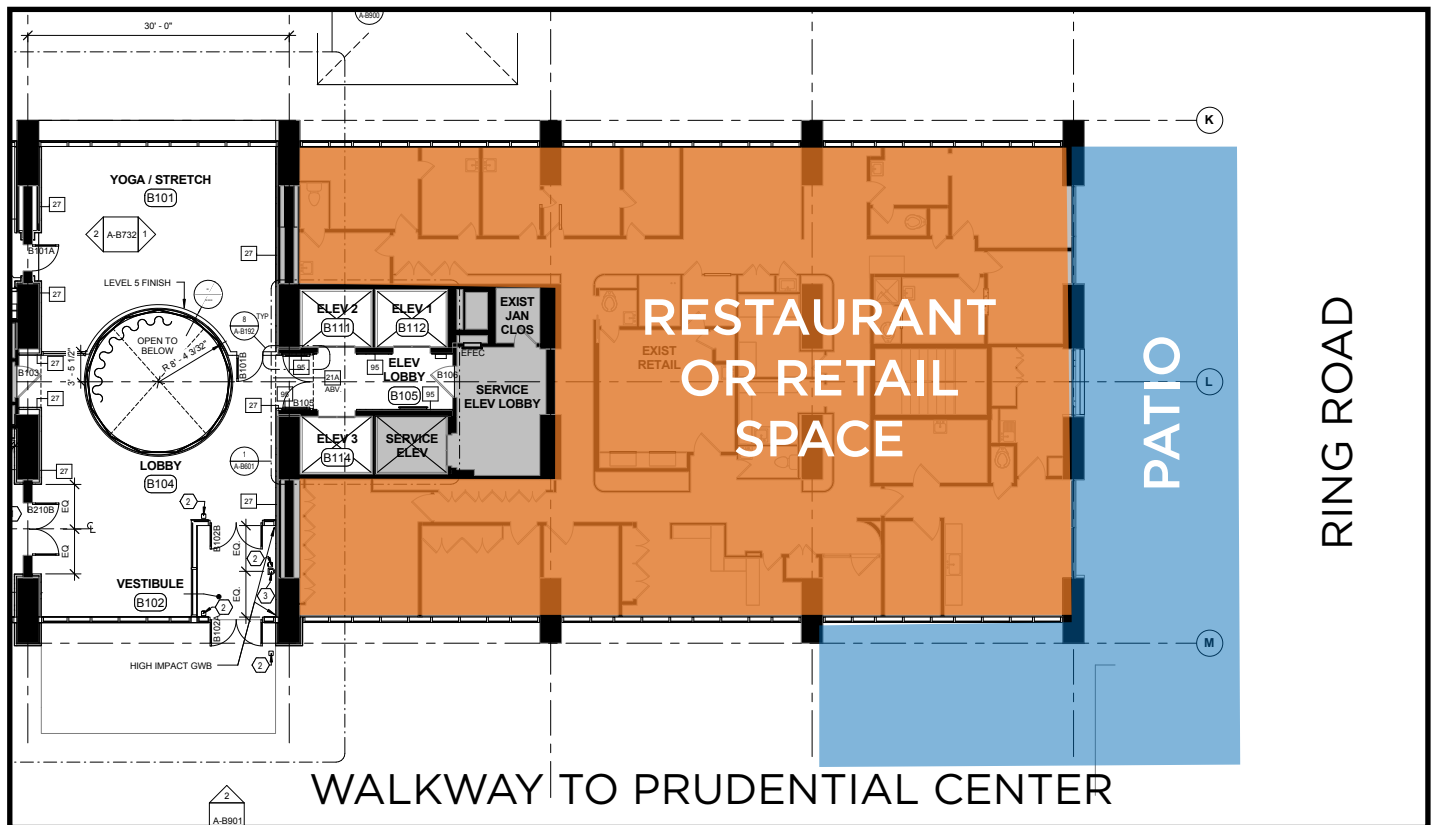

NEIGHBORING TENANTS

Saks Fifth Avenue
Lord and Taylor
City Table
Mini Bar
L'Espalier
The Tannery
Gucci
Crate & Barrel

SQUARE FOOTAGE

Total: +/- 4,057 square feet

AVAILABLE

Spring 2014

FOR MORE INFORMATION CONTACT: